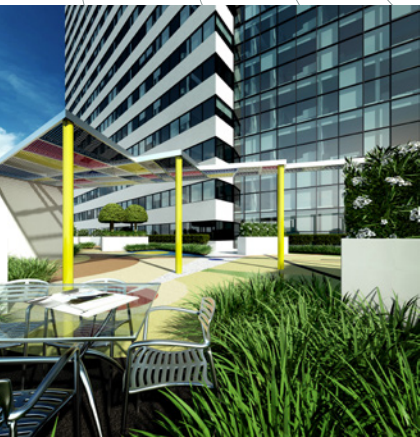

## Rooftop Gardens

**Tract offers experience, understanding and landscape architectural skills for the creation of successful rooftop gardens.**

Elevated, rooftop gardens offer opportunities for environmental and social benefits and an improved level of amenity.

Social benefits of providing improved access to outdoor spaces include creating opportunities for people to recreate, socialize and engage with their local environment.

Rooftop gardens also help to soften built form provide an attractive outlook.

Whilst rooftop gardens provide many benefits, the creation of ecologically and structurally sound gardens on-structure throws up some interesting design challenges.

Tract's Landscape Architects have experience with the technical aspects of rooftop gardens, many of which are not inherent with traditional garden design.

Design decisions surrounding soil structure, weight, water proofing and drainage need to be well resolved in order for the roof garden to be a viable long term entity.

Tract's team of landscape architects & horticulturists combine the required technical skills with vast experience in conventional aspects of garden design to create successful and appropriate spaces for people.